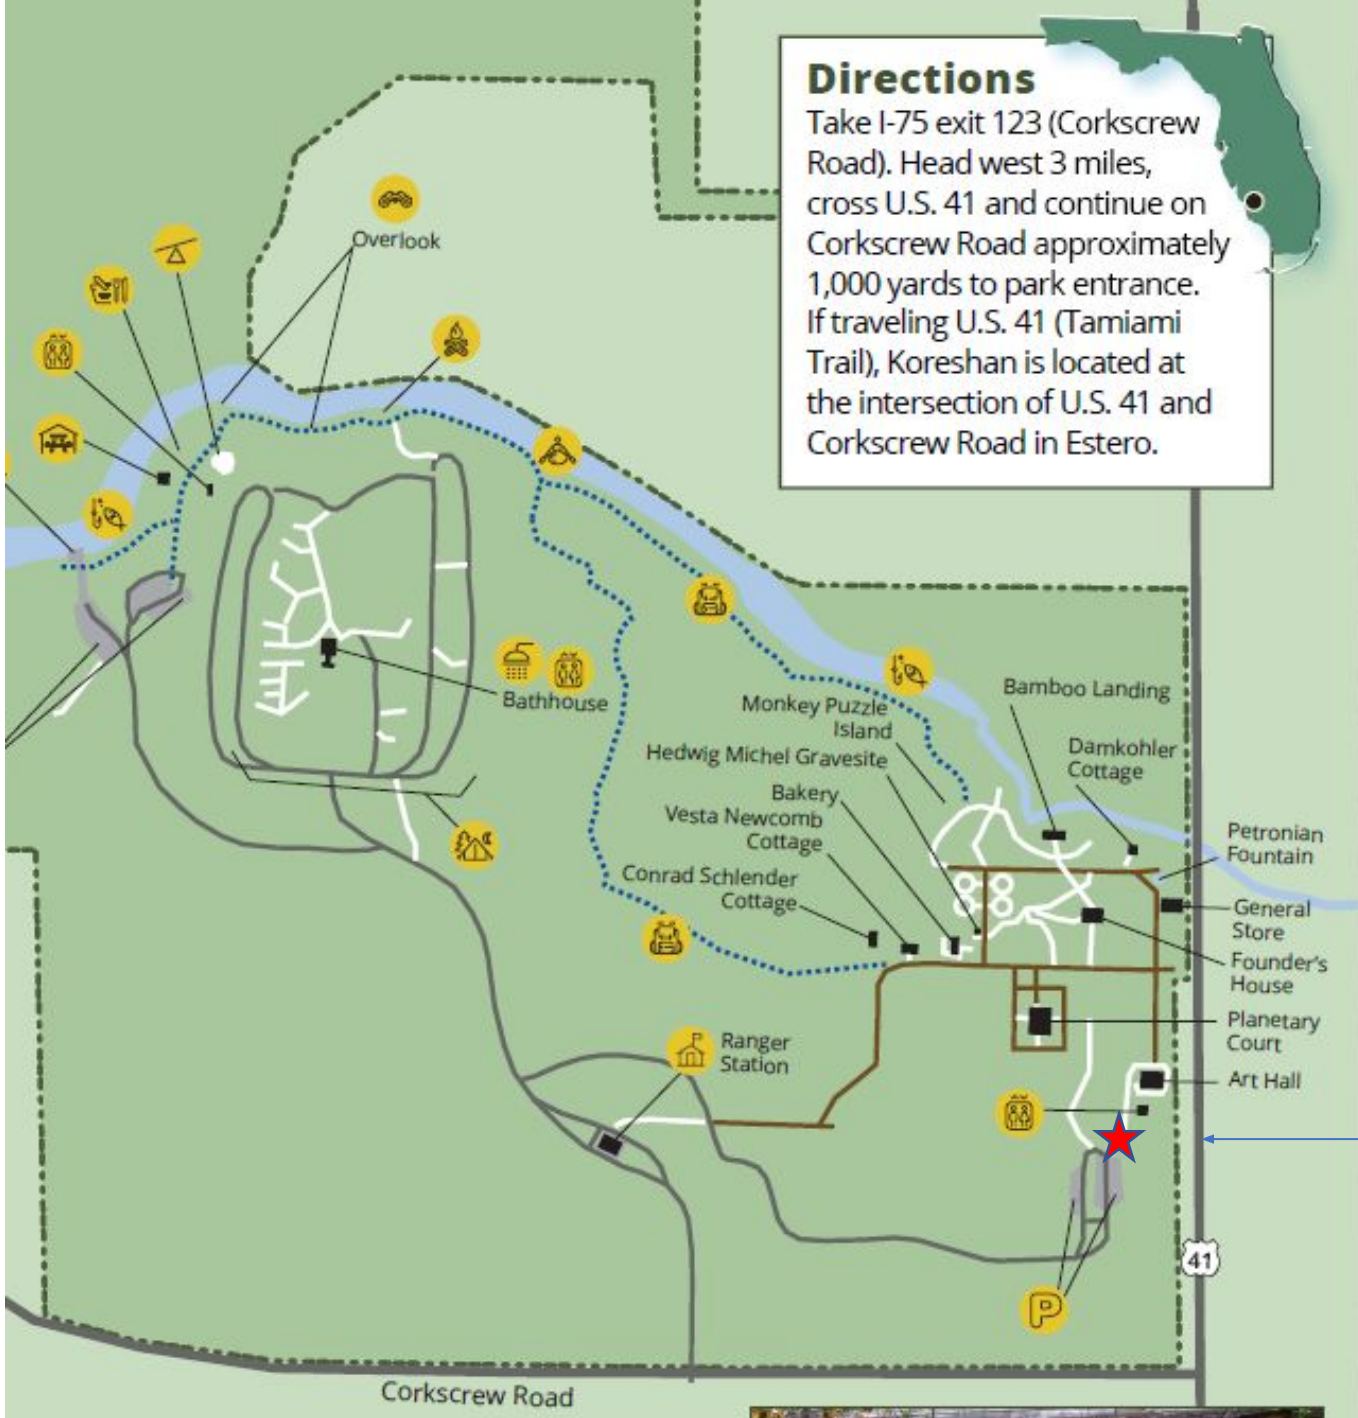

### Directions

Take I-75 exit 123 (Corkscrew Road). Head west 3 miles, cross U.S. 41 and continue on Corkscrew Road approximately 1,000 yards to park entrance. If traveling U.S. 41 (Tamiami Trail), Koreshan is located at the intersection of U.S. 41 and Corkscrew Road in Estero.

★ = Tour Start Here